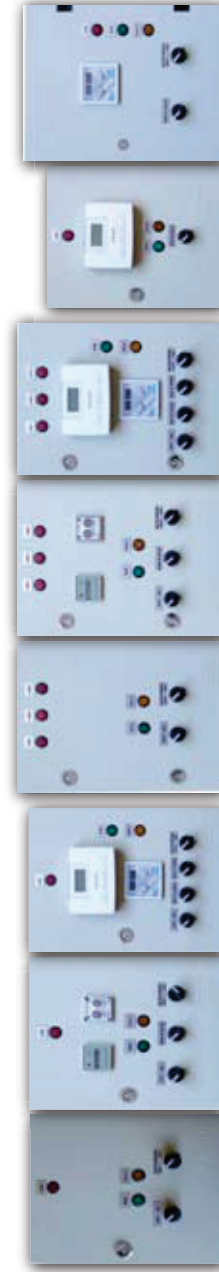

Control boxes

CONTROL BOXES FOR MISTING PUMPS

PART NO	PART NAME	PUMPS	MOTOR PROTECTION	PUMP PROTECTION	HUMIDISTAT INPUT	HOUR METER	TIMER	STAR TRIANGLE	HUMIDISTAT	AUTO DRAIN	REMOTE CONTROL	WEIGHT Kg	DIMENSION mm
1	0204001-6	PSS 6A	*	*	*	*	*	*	*	*	OPTION	8,0	300x350x170
2	0204002-6	PSS 6A/O	*	*	*	*	*	*	*	*	OPTION	8,3	300x350x170
3	0204001-12	PSS12A	*	*	*	*	*	*	*	*	OPTION	8,0	300x350x170
4	0204002-12	PSS12A/O	*	*	*	*	*	*	*	*	OPTION	8,3	300x350x170
5	0204002-12H	PSS12A/OH	*	*	*	*	*	*	*	*	*	10,2	300x400x180
6	0204003	PST12A	*	*	*	*	*	*	*	*	OPTION	9,4	300x400x180
7	0204004	PST12A/O	*	*	*	*	*	*	*	*	OPTION	9,7	300x400x180
8	0204004H	PST12A/OH	*	*	*	*	*	*	*	*	*	10,5	300x400x180
9	0204007	PST20A	*	*	*	*	*	*	*	*	OPTION	12,1	350x450x180
10	0204008	PST20A/O	*	*	*	*	*	*	*	*	OPTION	12,3	350x450x180
11	0204008H	PST20A/OH	*	*	*	*	*	*	*	*	*	14,0	350x450x180
12	SPECIAL 1	FOR HUMIDITY KIT	*	*	*	*	*	*	*	*	-	8,5	300x350x170
13	BLUE SPECIAL 2	KJ4C - KJ8C	*	*	*	*	*	*	*	*	*	10,4	300x400x180

1 / 3   2 / 4   5   6 / 9   7 / 10   8 / 11   12   13