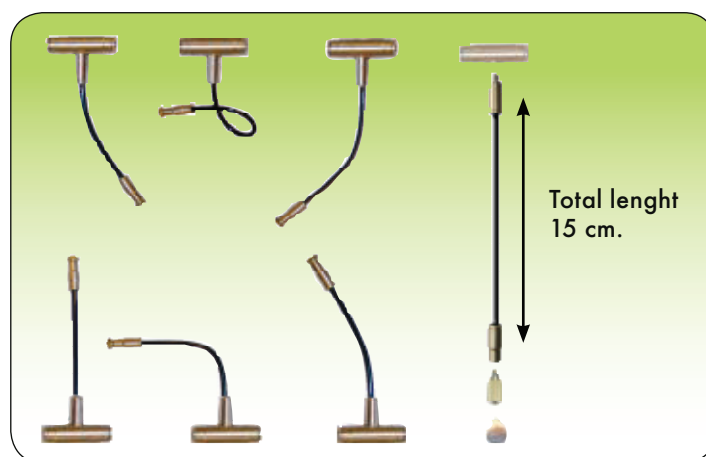

## Measuring

humidistat

- Controls humidity or temperature
- Microprocessor controlled.
- EPROM Memory
- External humidity sensor.
- Connection length to sensor box up to 100 meters.
- Monitoring and setting of humidity is 5-95 % RH
- Accuracy of measurement  $\pm 3\%$  RH
- 1 ON/OFF output to control a humidifier

Pressure switch

Pressure regulator

High pressure gauge (160 bar)

Low pressure gauge (10 bar)

## Flexible nozzle extension adaptor